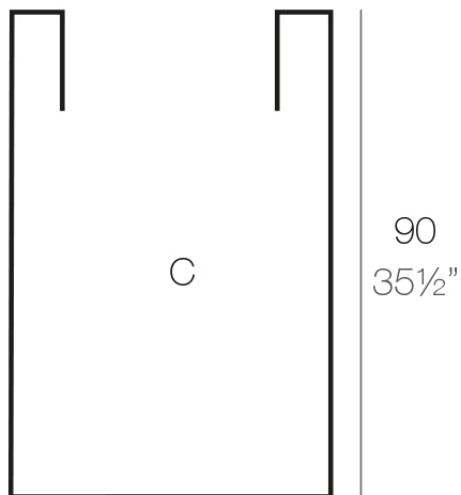

Info

Description

Pot made of polyethylene resin by rotational moulding. 100% Recyclable. Item suitable for indoor and outdoor use. Available in different finishes.

Weight: 13 Kg

60x60 - 23½"x23½"

CUBO ALTO 60 x 90 cm

HIGH CONE 23½" X 35½"

C = 320 L x 90 cm

C = 84½ gal x 35½"