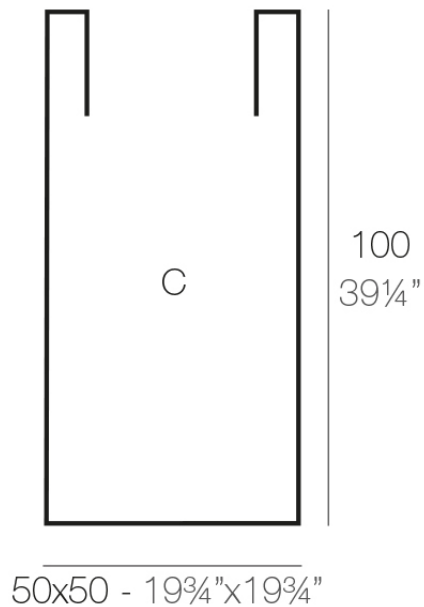

### Description

Pot made of polyethylene resin by rotational moulding. 100% Recyclable. Item suitable for indoor and outdoor use. Available in different finishes.

Weight: 14 Kg

CUBO ALTO 50 x 100 cm  
HIGH CONE 19 3/4" x 39 1/4"

C = 249 L x 100 cm  
C = 66 gal x 39 1/4"