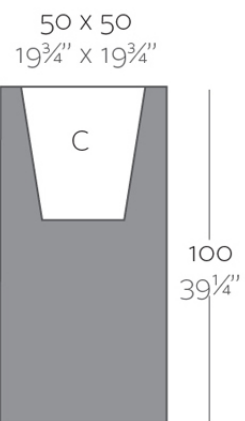

Info

Description

Pot made of polyethylene resin by rotational moulding. 100% Recyclable. Item suitable for indoor and outdoor use. Available in different finishes.

Weight: 9.7 Kg

CUBO ALTO 50 x 75 cm
HIGH CONE 19 3/4" X 29 1/2"

C = 184 L (75 cm)
C = 48 1/2 gal (19 3/4" x 29 1/2")

High Cube 100
Cubo Alto 100

Finishes

finishes

SIMPLE

Ref. 41450

white 2001

ecru 2003