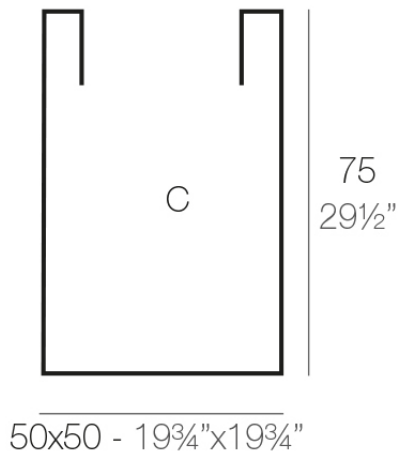

Info

Description

Pot made of polyethylene resin by rotational moulding. 100% Recyclable. Item suitable for indoor and outdoor use. Available in different finishes.

Weight: 9.7 Kg

CUBO ALTO 50 x 75 cm
HIGH CONE 19 3/4" X 29 1/2"

C = 184 L (75 cm)
C = 48 1/2 gal (19 3/4" x 29 1/2")

High Cube 100
Cubo Alto 100

Finishes

finishes

SIMPLE

Ref. 41450

white 2001

ecru 2003