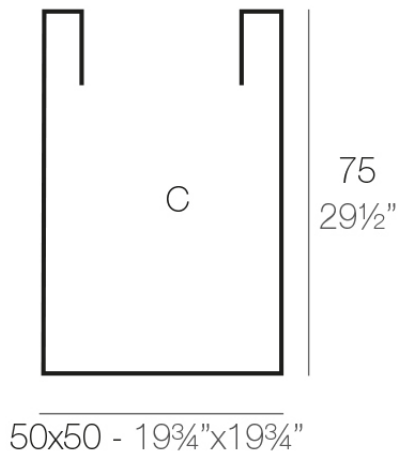

Info

Description

Pot made of polyethylene resin by rotational moulding. 100% Recyclable. Item suitable for indoor and outdoor use. Available in different finishes.

Weight: 9.7 Kg

CUBO ALTO 50 x 75 cm
HIGH CONE 19 3/4" X 29 1/2"

C = 184 L (75 cm)
C = 48 1/2 gal (x 29 1/2")

High Cube 100
Cubo Alto 100

Finishes

finishes

SIMPLE

Ref. 41450

notte blue

crema