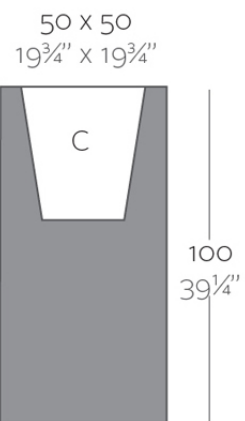

Info

Description

Pot made of polyethylene resin by rotational moulding. 100% Recyclable. Item suitable for indoor and outdoor use. Available in different finishes.

Weight: 9.7 Kg

CUBO ALTO 50 x 75 cm
HIGH CONE 19 3/4" X 29 1/2"

C = 184 L (75 cm)
C = 48 1/2 gal (x 29 1/2")

High Cube 100
Cubo Alto 100

Finishes

finishes

SIMPLE

Ref. 41450

notte blue

crema