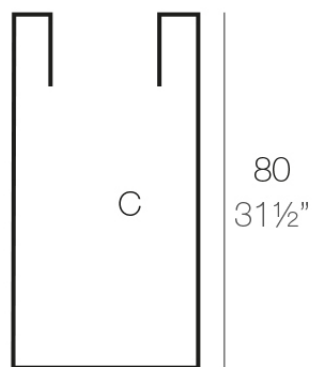

Info

Description

Pot made of polyethylene resin by rotational moulding. 100% Recyclable. Item suitable for indoor and outdoor use. Available in different finishes.

Weight: 9 Kg

40x40 - 15³/₄"x15³/₄"

CUBO ALTO 40 x 80 cm
HIGH CONE 15³/₄" X 31¹/₂"

C = 127 L 80 cm
C = 33¹/₂ gal 31¹/₂"

Finishes

finishes

SIMPLE

Ref. 41441

white 2001

ecru 2003

tortora 2004