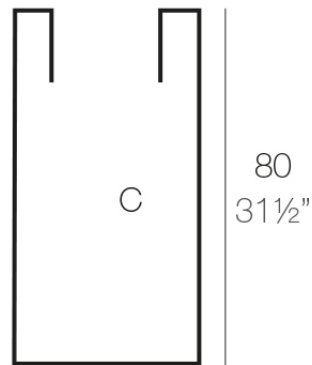

Info

Description

Pot made of polyethylene resin by rotational moulding. 100% Recyclable. Item suitable for indoor and outdoor use. Available in different finishes.

Weight: 9 Kg

40x40 - 15¾"x15¾"

CUBO ALTO 40 x 80 cm
HIGH CONE 15¾" X 31½"