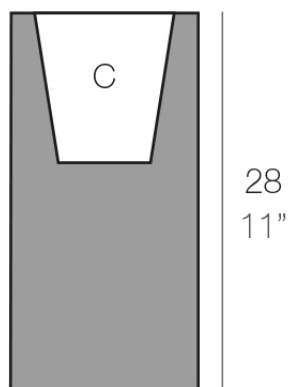

## High cube 14x14x28

### Description

Pot made of polyethylene resin by rotational moulding. 100% Recyclable. Item suitable for indoor and outdoor use. Available in different finishes.

Weight: 0.85 Kg

14x14 - 5½"x5½"

CUBO ALTO Nano 14x14x28 cm  
HIGH CUBE Nano 5½"x5½"x11"