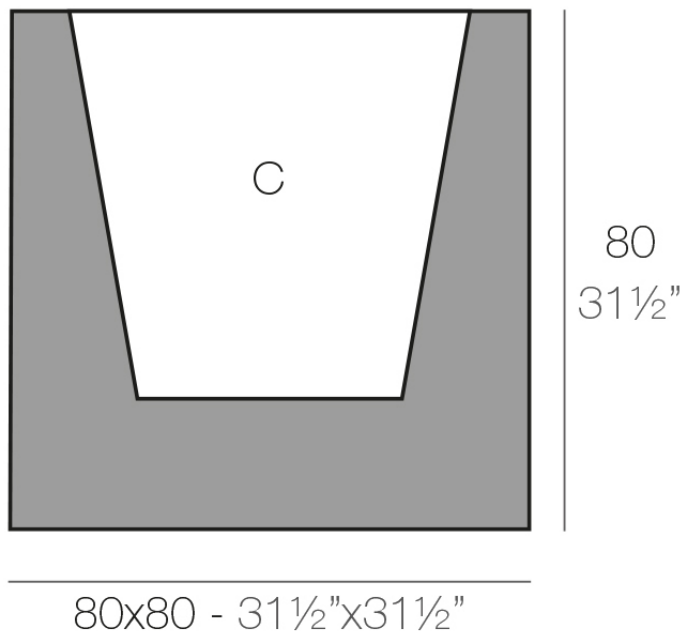

Info

Description

Pot made of polyethylene resin by rotational moulding. 100% Recyclable. Item suitable for indoor and outdoor use. Available in different finishes.

Weight: 23 Kg

CUBO 80cm	C = 200 L 41" x 62 cm
CUBE 31 1/2"	C = 53 gal 25 1/2" x 24 1/2"