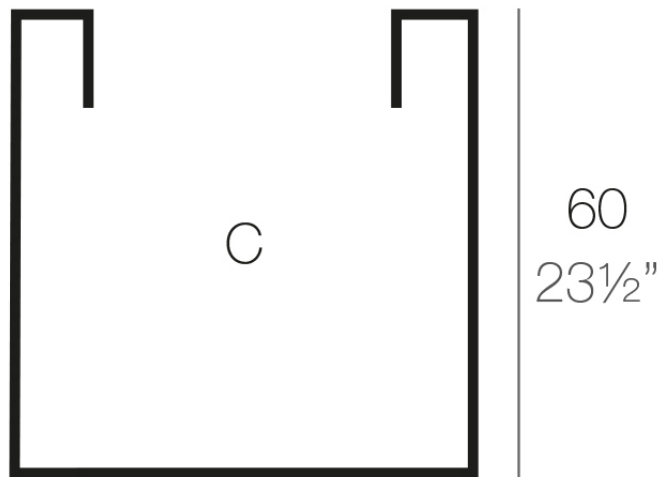

### Description

Pot made of polyethylene resin by rotational moulding. 100% Recyclable. Item suitable for indoor and outdoor use. Available in different finishes.

Weight: 10.5 Kg

60x60 - 23 1/2"x23 1/2"

CUBO 60cm      C = 212 L 23 cm  
CUBE 23 1/2"      C = 56 gal 8"