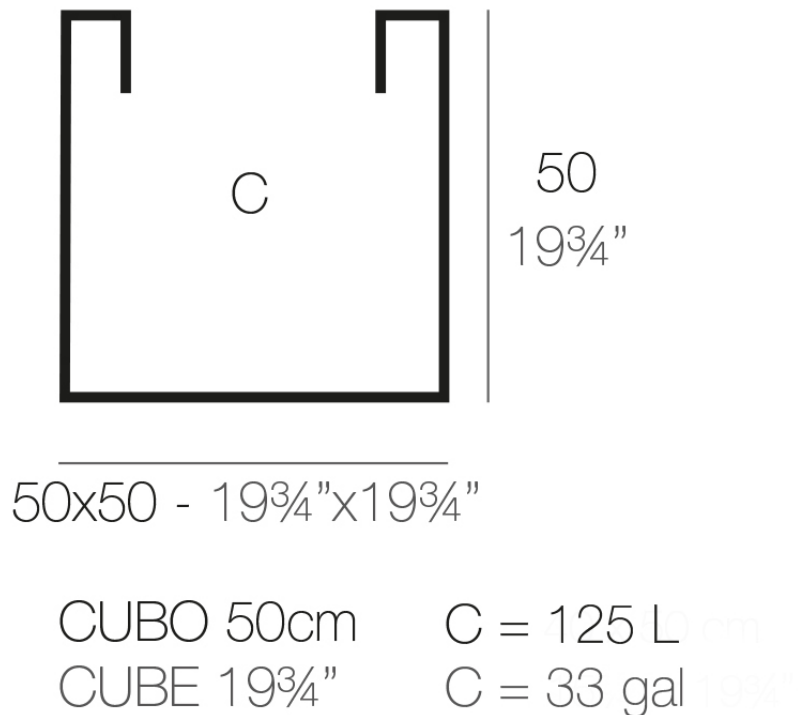

Info

Description

Pot made of polyethylene resin by rotational moulding. 100% Recyclable. Item suitable for indoor and outdoor use. Available in different finishes.

Weight: 7.5 Kg

Finishes

finishes

SIMPLE Ref. 41350