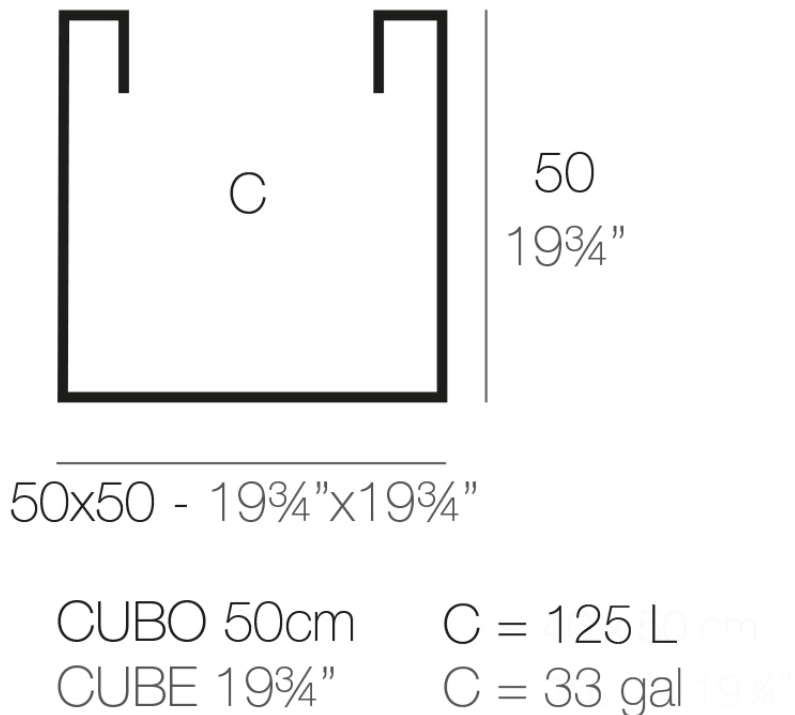

### Description

Pot made of polyethylene resin by rotational moulding. 100% Recyclable. Item suitable for indoor and outdoor use. Available in different finishes.

Weight: 7.5 Kg