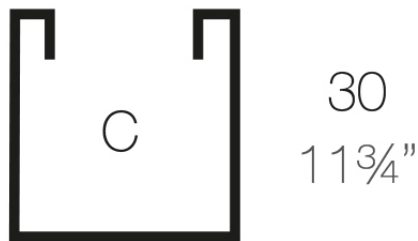

Info

Description

Pot made of polyethylene resin by rotational moulding. 100% Recyclable. Item suitable for indoor and outdoor use. Available in different finishes.

Weight: 1.9 Kg

30x30 - 11 3/4"x11 3/4"

CUBO 30cm C = 26 L 30 cm
CUBE 11 3/4" C = 7 gal 11 3/4"