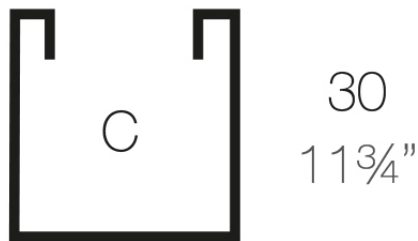

Info

Description

Pot made of polyethylene resin by rotational moulding. 100% Recyclable. Item suitable for indoor and outdoor use. Available in different finishes.

Weight: 1.9 Kg

30x30 - 11 3/4"x11 3/4"

CUBO 30cm   C = 26 L 30 cm
CUBE 11 3/4"   C = 7 gal 11 3/4"