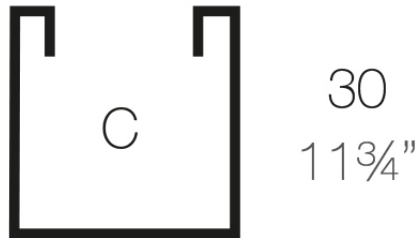

Info

Description

Pot made of polyethylene resin by rotational moulding. 100% Recyclable. Item suitable for indoor and outdoor use. Available in different finishes.

Weight: 1.9 Kg

30x30 - 11 3/4"x11 3/4"

CUBO 30cm   C = 26 L 30 cm
CUBE 11 3/4"   C = 7 gal 11 3/4"