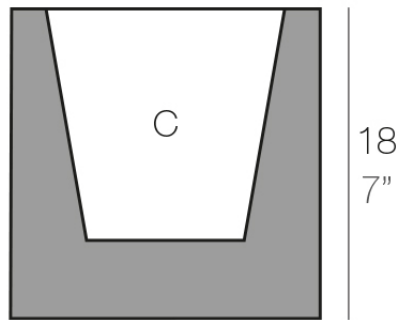

Cube 18x18x18

Info

Description

Pot made of polyethylene resin by rotational moulding. 100% Recyclable. Item suitable for indoor and outdoor use. Available in different finishes.

Weight: 0.9 Kg

18x18 - 7"x7"

CUBO Nano 18 x 18 x 18 cm
CUBO Nano 7" x 7" x 7"

C = 2 L
C = ½ gal

Finishes

finishes

BASIC

Ref. 41318A

white 2001

ecru 2003