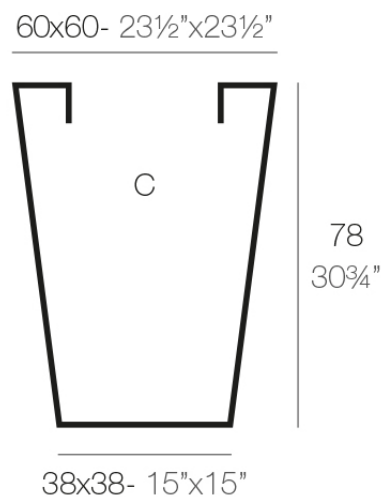

### Description

Pot made of polyethylene resin by rotational moulding. 100% Recyclable. Item suitable for indoor and outdoor use. Available in different finishes.

Weight: 5.25 Kg

CONO CUADRADO ALTO 60 x 78 cm  
HIGH SQUARE CONE 23½" x 30¾"

C = 190 L  
C = 50 gal