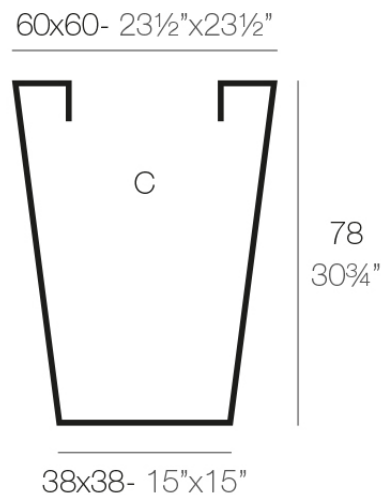

### Description

Pot made of polyethylene resin by rotational moulding. 100% Recyclable. Item suitable for indoor and outdoor use. Available in different finishes.

Weight: 5.25 Kg

CONO CUADRADO ALTO 60 x 78 cm  
HIGH SQUARE CONE 23½" x 30¾"

C = 190 L  
C = 50 gal