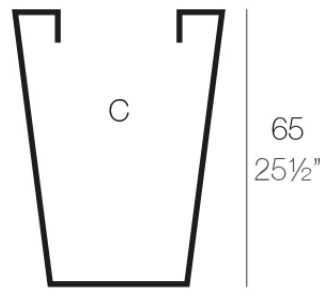

Info

Description

Pot made of polyethylene resin by rotational moulding. 100% Recyclable. Item suitable for indoor and outdoor use. Available in different finishes.

Weight: 3.3 Kg

50x50- 19 $\frac{3}{4}$ "x19 $\frac{3}{4}$ "

32x32 - 12 $\frac{1}{2}$ "x12 $\frac{1}{2}$ "

CONO CUADRADO ALTO 50 x 65 cm
HIGH SQUARE CONE 19 $\frac{3}{4}$ " x 25 $\frac{1}{2}$ "

C = 110 L
C = 29 gal

Finishes

finishes

SIMPLE Ref. 41250

white 2001

ecru 2003