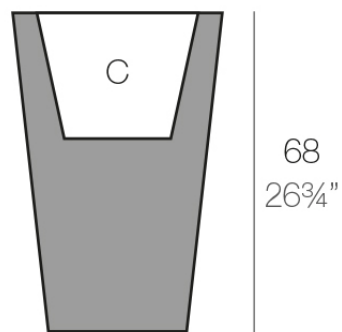

### Description

Pot made of polyethylene resin by rotational moulding. 100% Recyclable. Item suitable for indoor and outdoor use. Available in different finishes.

Weight: 7.02 Kg

45x45 - 17<sup>3</sup>/<sub>4</sub>"x17<sup>3</sup>/<sub>4</sub>"

27x27 - 10<sup>3</sup>/<sub>4</sub>"x10<sup>3</sup>/<sub>4</sub>"

CONO CUADRADO ALTO 45 cm  
SQUARE HIGH CONE 17<sup>3</sup>/<sub>4</sub>"

C = 32 L  
C = 8<sup>1</sup>/<sub>2</sub> gal