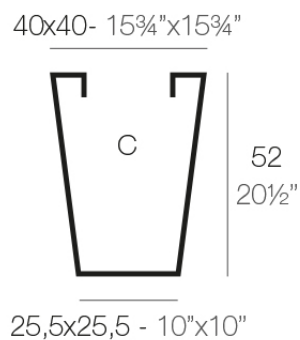

### Description

Pot made of polyethylene resin by rotational moulding. 100% Recyclable. Item suitable for indoor and outdoor use. Available in different finishes.

Weight: 1.85 Kg

CONO CUADRADO ALTO 40 x 52 cm  
HIGH SQUARE CONE 15 $\frac{3}{4}$ " x 20 $\frac{1}{2}$ "

C = 55 L  
C = 14 $\frac{1}{2}$  gal