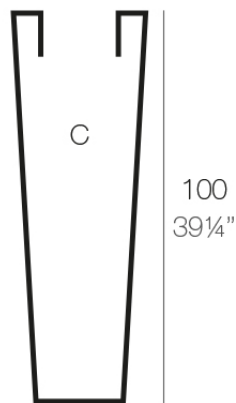

### Description

Pot made of polyethylene resin by rotational moulding. 100% Recyclable. Item suitable for indoor and outdoor use. Available in different finishes.

Weight: 7 Kg

35x35- 13 $\frac{3}{4}$ "x13 $\frac{3}{4}$ "

23x23 - 9"x9"

CONO CUADRADO ALTO 35 x 100 cm  
HIGH SQUARE CONE 13 $\frac{3}{4}$ " x 39 $\frac{1}{4}$ "

C = 86 L

C = 22 $\frac{1}{2}$  gal