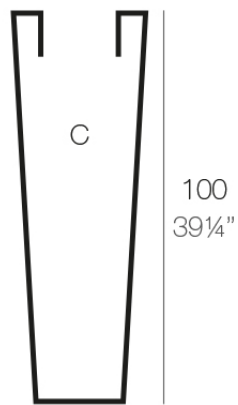

Info

Description

Pot made of polyethylene resin by rotational moulding. 100% Recyclable. Item suitable for indoor and outdoor use. Available in different finishes.

Weight: 7 Kg

35x35- 13 $\frac{3}{4}$ "x13 $\frac{3}{4}$ "

23x23 - 9"x9"

CONO CUADRADO ALTO 35 x 100 cm
HIGH SQUARE CONE 13 $\frac{3}{4}$ " x 39 $\frac{1}{4}$ "

C = 86 L

C = 22 $\frac{1}{2}$ gal

Finishes

finishes

SIMPLE

Ref. 41235