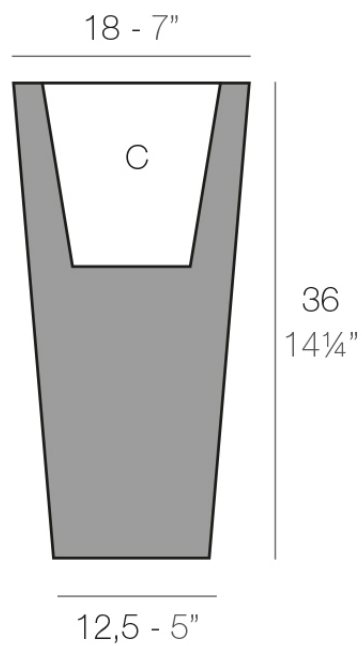

## High square cone 18x18x36

### Description

Pot made of polyethylene resin by rotational moulding. 100% Recyclable. Item suitable for indoor and outdoor use. Available in different finishes.

Weight: 1.4 Kg

CONO ALTO Nano 18 cm  
HIGH CONE Nano 7"