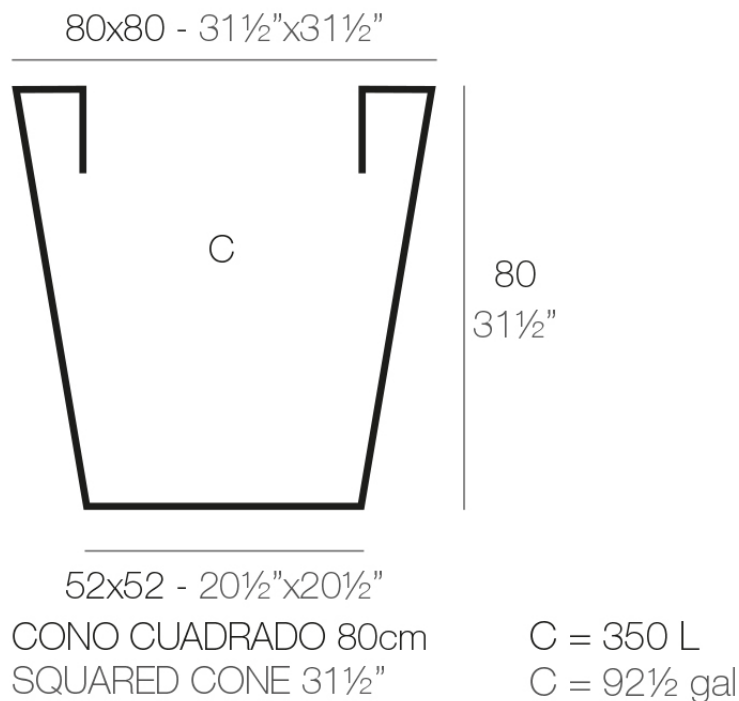

### Description

Pot made of polyethylene resin by rotational moulding. 100% Recyclable. Item suitable for indoor and outdoor use. Available in different finishes.

Weight: 18 Kg