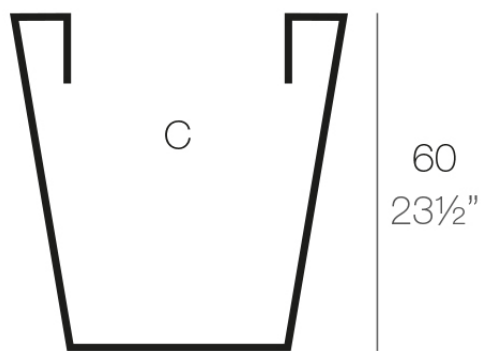

### Description

Pot made of polyethylene resin by rotational moulding. 100% Recyclable. Item suitable for indoor and outdoor use. Available in different finishes.

Weight: 8.4 Kg

60x60 - 23½"x23½"

39x39 - 15¼"x15¼"