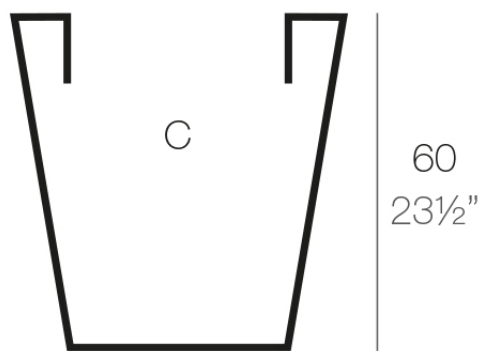

Info

Description

Pot made of polyethylene resin by rotational moulding. 100% Recyclable. Item suitable for indoor and outdoor use. Available in different finishes.

Weight: 8.4 Kg

60x60 - 23½"x23½"

39x39 - 15¼"x15¼"

CONO CUADRADO 60cm
SQUARED CONE 23½"

C = 150 L
C = 39½ gal

Finishes

finishes

SIMPLE

Ref. 41160

white 2001

ecru 2003