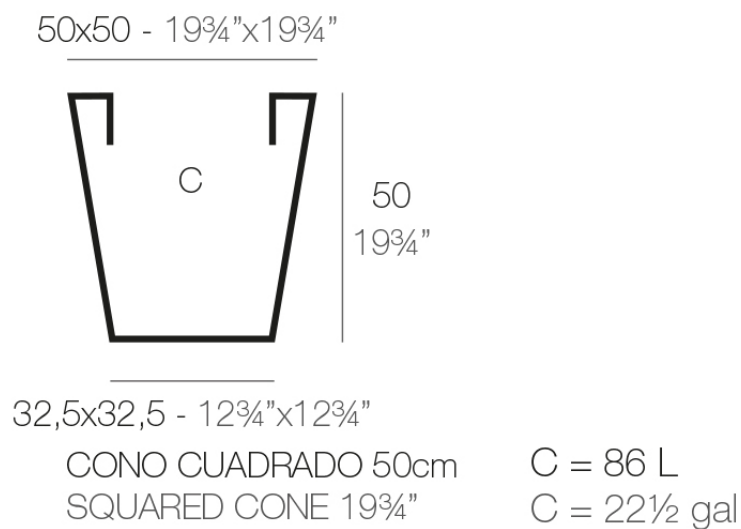

Info

Description

Pot made of polyethylene resin by rotational moulding. 100% Recyclable. Item suitable for indoor and outdoor use. Available in different finishes.

Weight: 5.5 Kg

Finishes

finishes

SIMPLE

Ref. 41150