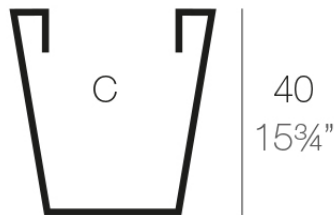

### Description

Pot made of polyethylene resin by rotational moulding. 100% Recyclable. Item suitable for indoor and outdoor use. Available in different finishes.

Weight: 3.2 Kg

40x40 - 15¾"x15¾"

26x26 - 10¼"x10¼"