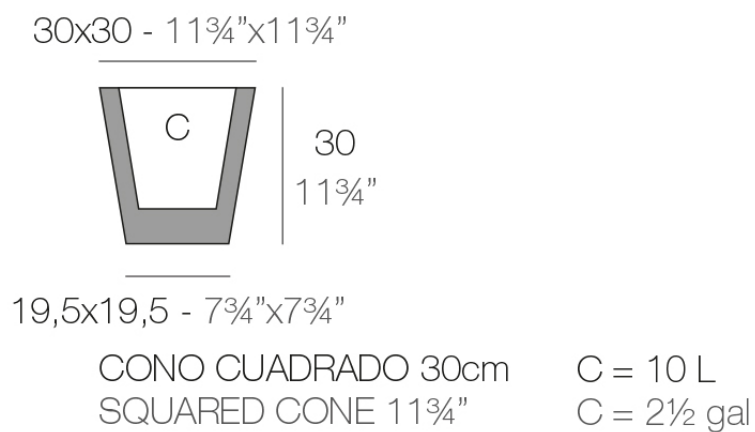

Info

Description

Pot made of polyethylene resin by rotational moulding. 100% Recyclable. Item suitable for indoor and outdoor use. Available in different finishes.

Weight: 1.7 Kg

Finishes

finishes

BASIC

Ref. 41130A