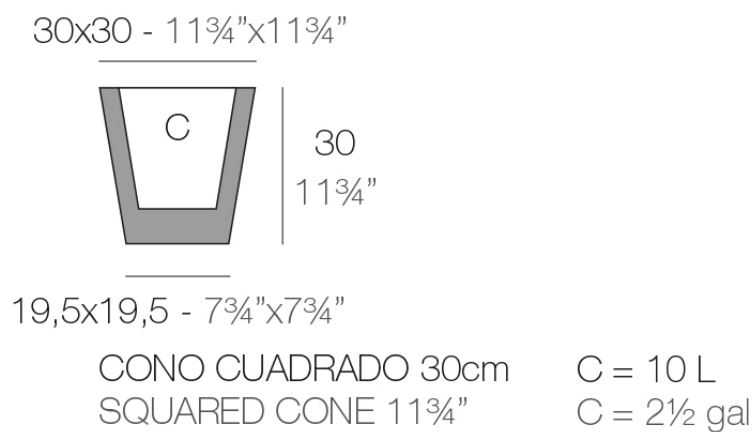

### Description

Pot made of polyethylene resin by rotational moulding. 100% Recyclable. Item suitable for indoor and outdoor use. Available in different finishes.

Weight: 1.7 Kg