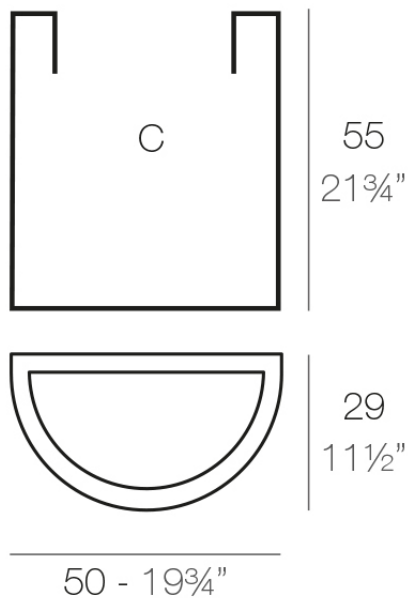

Info

Description

Pot made of polyethylene resin by rotational moulding. 100% Recyclable. Item suitable for indoor and outdoor use. Available in different finishes.

Weight: 1.9 Kg

MEDIO CILINDRO 50 x 55 cm   C = 65 L 55 cm
MEDIO CILINDRO 19 3/4" x 21 3/4"   C = 17 1/2 gal