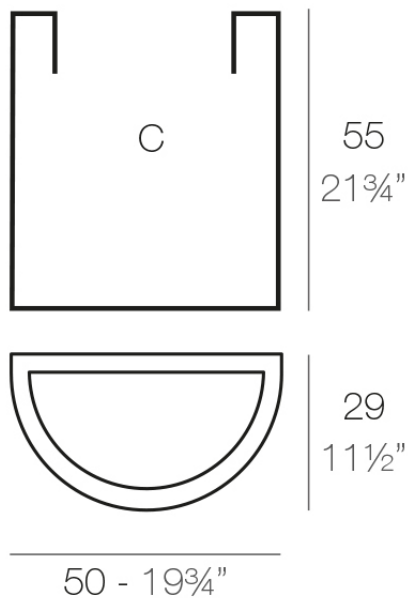

## Half cylinder pot 50x29x55

The most extensive collection of indoor and outdoor planters designed by Studio Vondom. Timeless and minimalist designs that allow you to create unique and original atmospheres for homes, restaurants and any space.

### Description

Pot made of polyethylene resin by rotational moulding. 100% Recyclable. Item suitable for indoor and outdoor use. Available in different finishes.

Weight: 1.9 Kg

MEDIO CILINDRO 50 x 55 cm      C = 65 L 55 cm  
MEDIO CILINDRO 19 3/4" x 21 3/4"      C = 17 1/2 gal