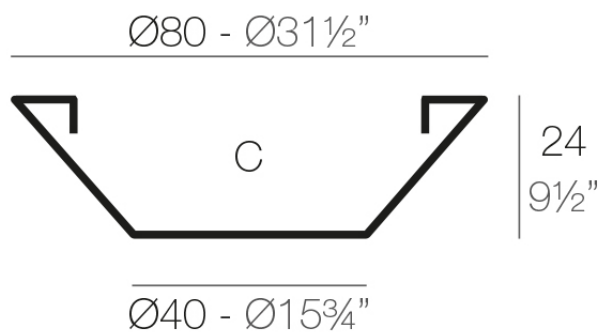

Info

Description

Pot made of polyethylene resin by rotational moulding. 100% Recyclable. Item suitable for indoor and outdoor use. Available in different finishes.

Weight: 3.2 Kg

CENTRO $\text{Ø}80$
CENTRE $\text{Ø}31\frac{1}{2}"$

C = 70 L
C = $18\frac{1}{2}$ gal

Finishes

finishes

SIMPLE

Ref. 40880

white 2001

ecru 2003

tortora 2004