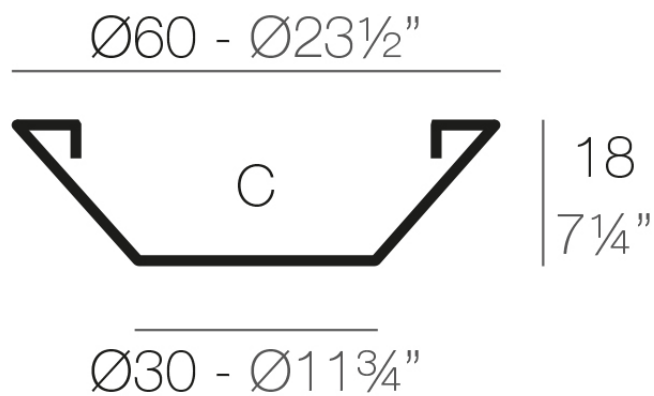

Info

Description

Pot made of polyethylene resin by rotational moulding. 100% Recyclable. Item suitable for indoor and outdoor use. Available in different finishes.

Weight: 0.85 Kg

CENTRO $\text{Ø}60$

C = 30 L

CENTRE $\text{Ø}23\frac{1}{2}"$

C = 8 gal

Finishes

finishes

SIMPLE

Ref. 40860

white 2001

ecru 2003