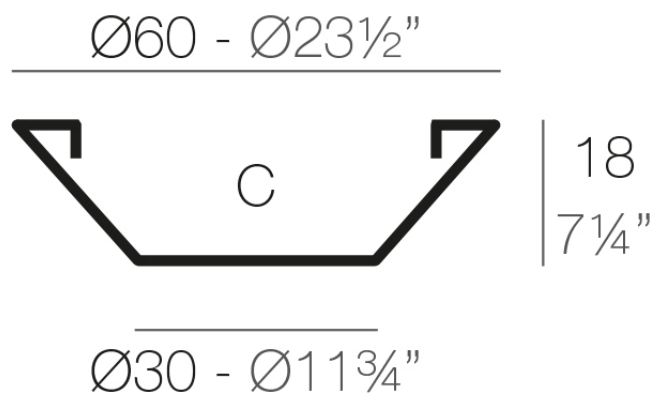

Info

Description

Pot made of polyethylene resin by rotational moulding. 100% Recyclable. Item suitable for indoor and outdoor use. Available in different finishes.

Weight: 0.85 Kg

CENTRO $\text{Ø}60$

C = 30 L

CENTRE $\text{Ø}23\frac{1}{2}"$

C = 8 gal

Finishes

finishes

SIMPLE

Ref. 40860

white 2001

ecru 2003