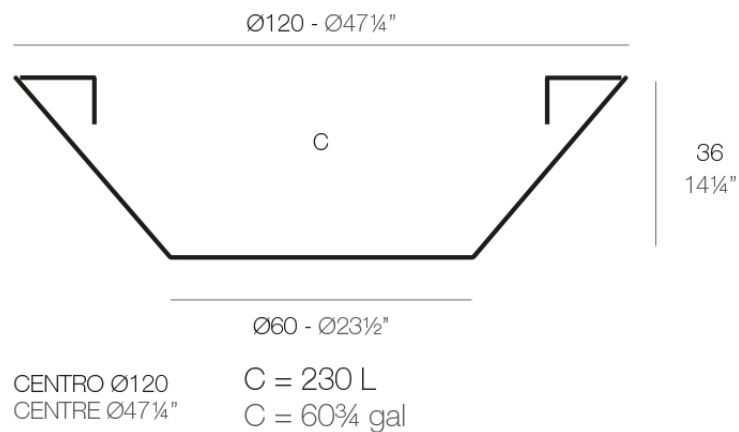

Info

Description

Pot made of polyethylene resin by rotational moulding. 100% Recyclable. Item suitable for indoor and outdoor use. Available in different finishes.

Weight: 8.5 Kg