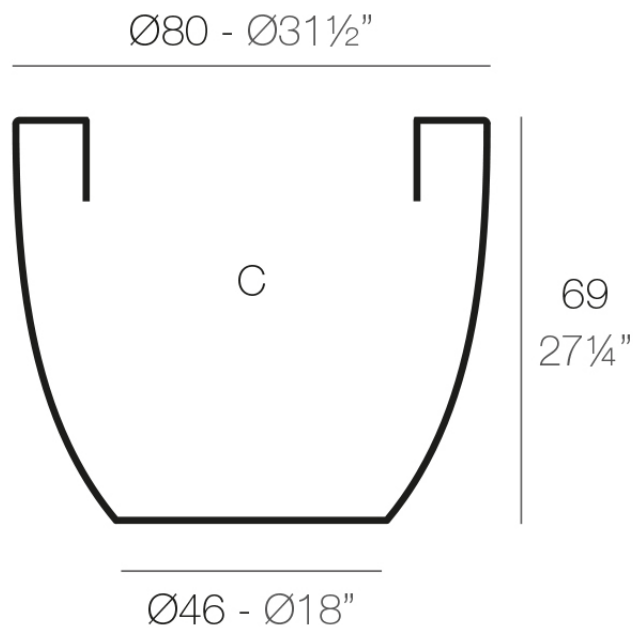

Info

Description

Pot made of polyethylene resin by rotational moulding. 100% Recyclable. Item suitable for indoor and outdoor use. Available in different finishes.

Weight: 8 Kg

CUENCO $\text{Ø}80$ cm

BOWL $\text{Ø}31\frac{1}{2}"$

C = 280 L

C = 74 gal

Finishes

finishes

SIMPLE

Ref. 40780

white 2001

ecru 2003