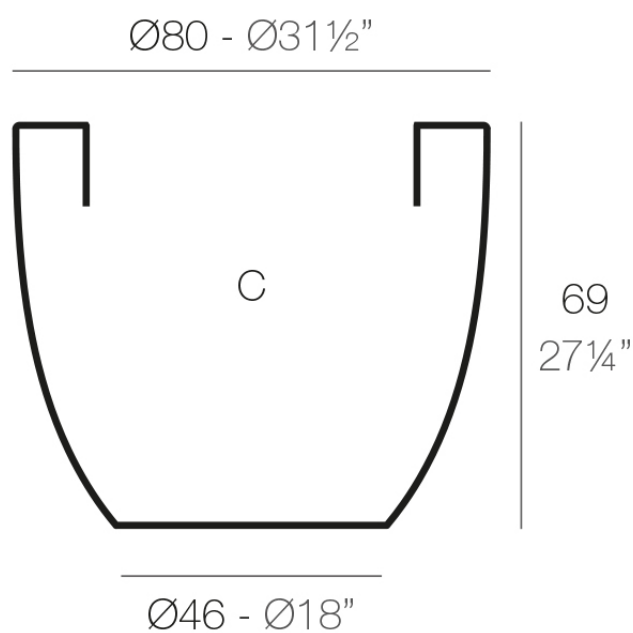

Info

Description

Pot made of polyethylene resin by rotational moulding. 100% Recyclable. Item suitable for indoor and outdoor use. Available in different finishes.

Weight: 8 Kg

CUENCO $\text{Ø}80$ cm

BOWL $\text{Ø}31\frac{1}{2}"$

C = 280 L

C = 74 gal

Finishes

finishes

SIMPLE

Ref. 40780

white 2001

ecru 2003