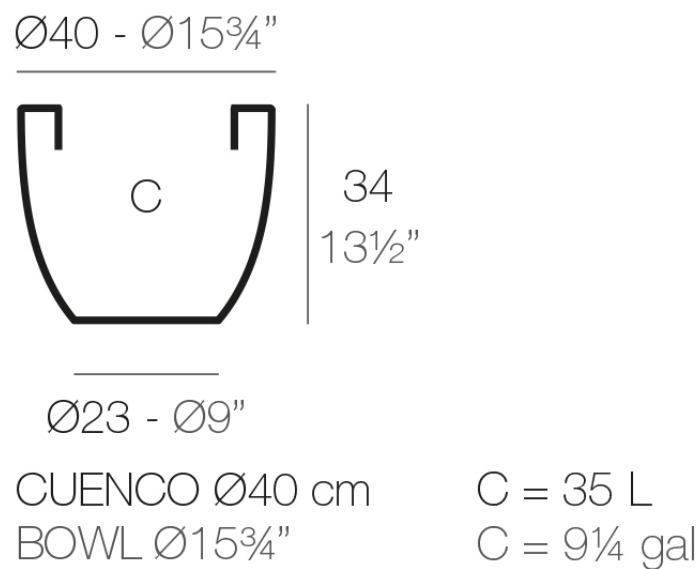

Info

Description

Pot made of polyethylene resin by rotational moulding. 100% Recyclable. Item suitable for indoor and outdoor use. Available in different finishes.

Weight: 1.8 Kg

Finishes

finishes

SIMPLE Ref. 40740