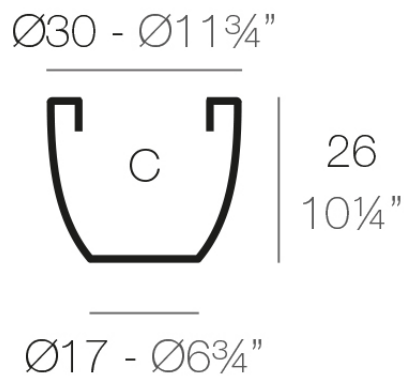

Info

Description

Pot made of polyethylene resin by rotational moulding. 100% Recyclable. Item suitable for indoor and outdoor use. Available in different finishes.

Weight: 0.8 Kg

CUENCO $\text{Ø}30$ cm
BOWL $\text{Ø}11\frac{3}{4}"$

C = 15 L
C = 4 gal

Finishes

finishes

SIMPLE Ref. 40730

white 2001

ecru 2003

tortora 2004

cream 2017