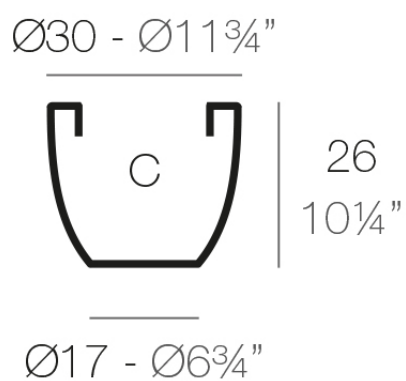

Info

Description

Pot made of polyethylene resin by rotational moulding. 100% Recyclable. Item suitable for indoor and outdoor use. Available in different finishes.

Weight: 0.8 Kg

CUENCO $\text{Ø}30$ cm
BOWL $\text{Ø}11\frac{3}{4}"$

C = 15 L
C = 4 gal

Finishes

finishes

SIMPLE

Ref. 40730

white 2001

ecru 2003

tortora 2004