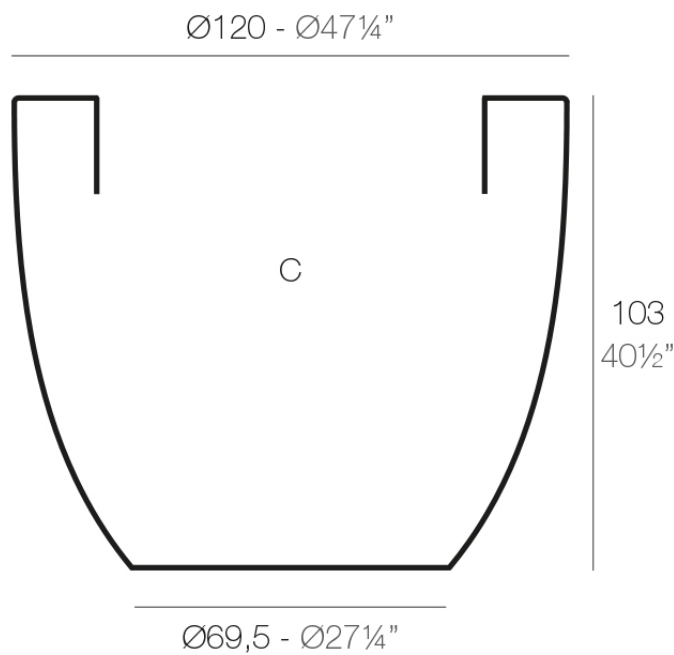

## Bowl pot ø120x104

The most extensive collection of indoor and outdoor planters designed by Studio Vondom. Timeless and minimalist designs that allow you to create unique and original atmospheres for homes, restaurants and any space.

### Description

Pot made of polyethylene resin by rotational moulding. 100% Recyclable. Item suitable for indoor and outdoor use. Available in different finishes.

Weight: 22 Kg

CUENCO  $\text{Ø}120$  cm  
BOWL  $\text{Ø}47\frac{1}{4}"$

C = 950 L  
C = 251 gal