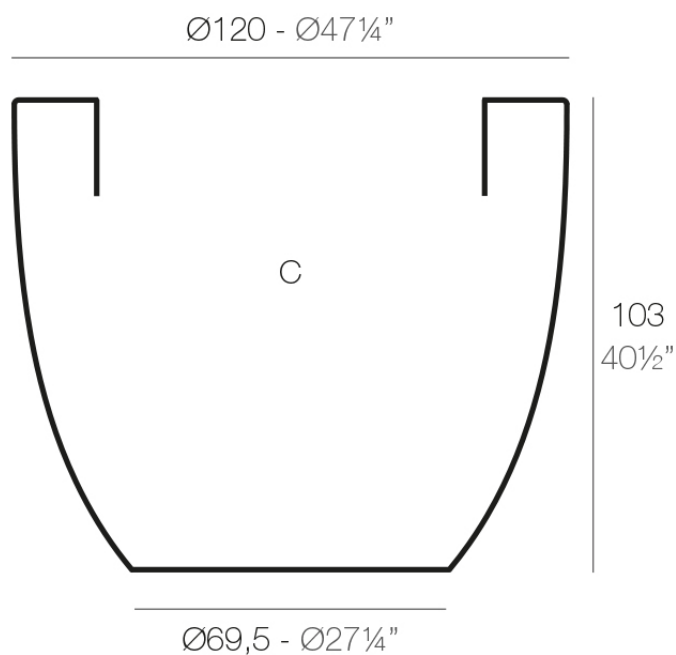

Info

Description

Pot made of polyethylene resin by rotational moulding. 100% Recyclable. Item suitable for indoor and outdoor use. Available in different finishes.

Weight: 22 Kg

CUENCO $\text{Ø}120$ cm
BOWL $\text{Ø}47\frac{1}{4}"$

C = 950 L
C = 251 gal

Finishes

finishes

SIMPLE

Ref. 40712

white 2001

ecru 2003

tortora 2004