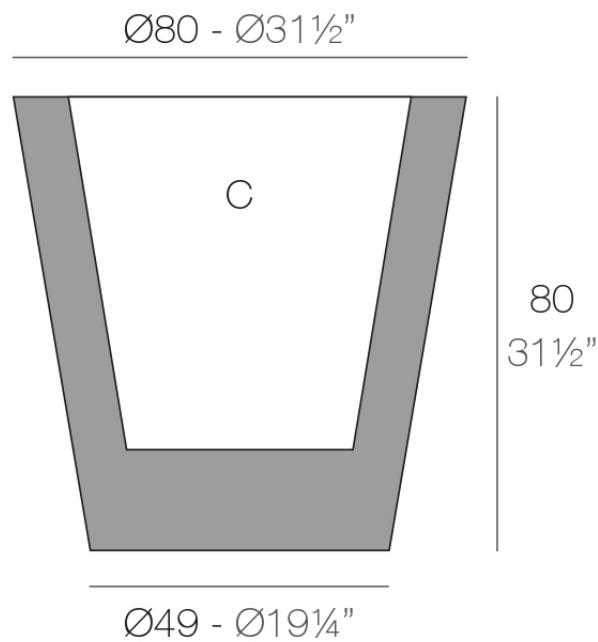

### Description

Pot made of polyethylene resin by rotational moulding. 100% Recyclable. Item suitable for indoor and outdoor use. Available in different finishes.

Weight: 13.02 Kg

CONO Ø80 cm  
CONO Ø31½"