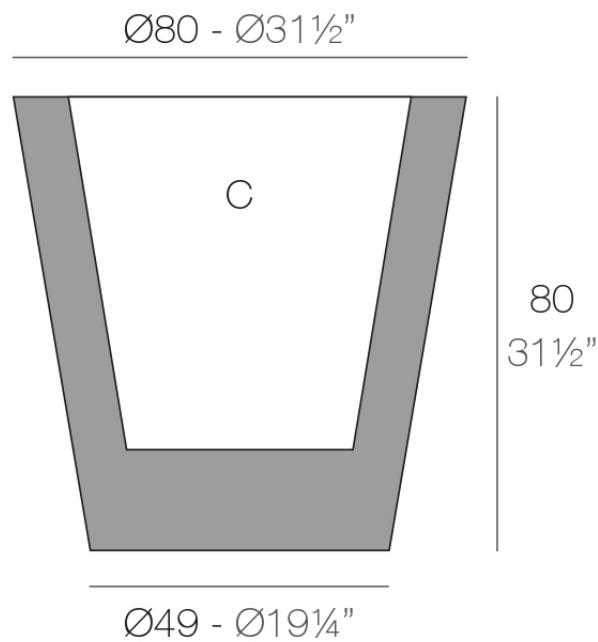

Info

Description

Pot made of polyethylene resin by rotational moulding. 100% Recyclable. Item suitable for indoor and outdoor use. Available in different finishes.

Weight: 13.02 Kg

CONO Ø80 cm
CONO Ø31½"

C = 145 L
C = 38¼ gal