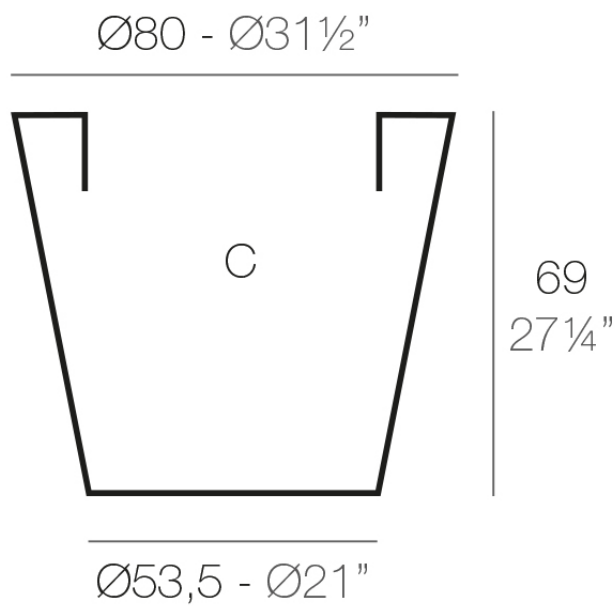

### Description

Pot made of polyethylene resin by rotational moulding. 100% Recyclable. Item suitable for indoor and outdoor use. Available in different finishes.

Weight: 8 Kg

CONO Ø80 cm      C = 250 L  
CONO Ø31½"      C = 66 gal