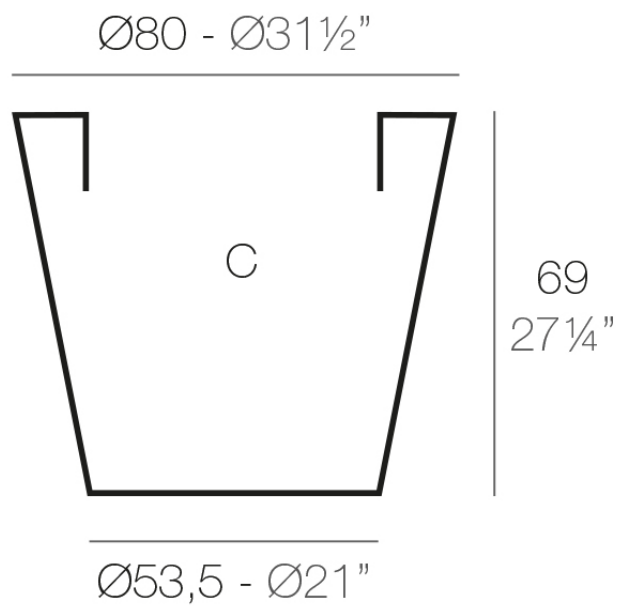

Info

Description

Pot made of polyethylene resin by rotational moulding. 100% Recyclable. Item suitable for indoor and outdoor use. Available in different finishes.

Weight: 8 Kg

CONO $\text{Ø}80$ cm C = 250 L
CONO $\text{Ø}31\frac{1}{2}"$ C = 66 gal