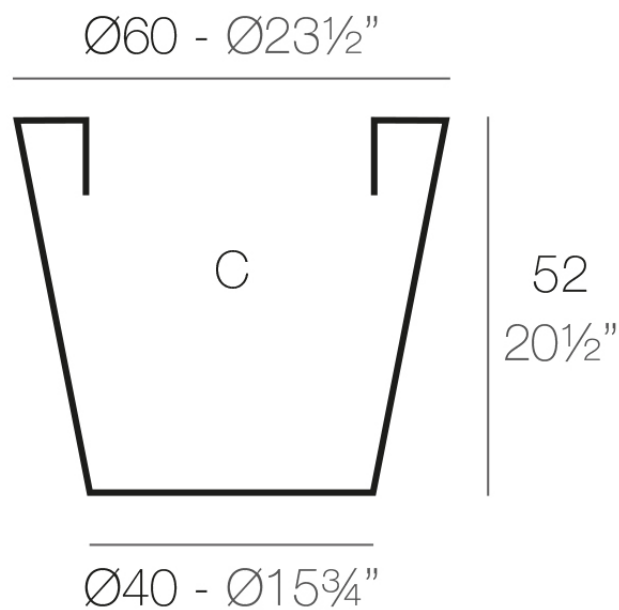

### Description

Pot made of polyethylene resin by rotational moulding. 100% Recyclable. Item suitable for indoor and outdoor use. Available in different finishes.

Weight: 2.1 Kg

CONO Ø60 cm

C = 100 L

CONO Ø23 $\frac{1}{2}"$

C = 26 $\frac{1}{2}$  gal