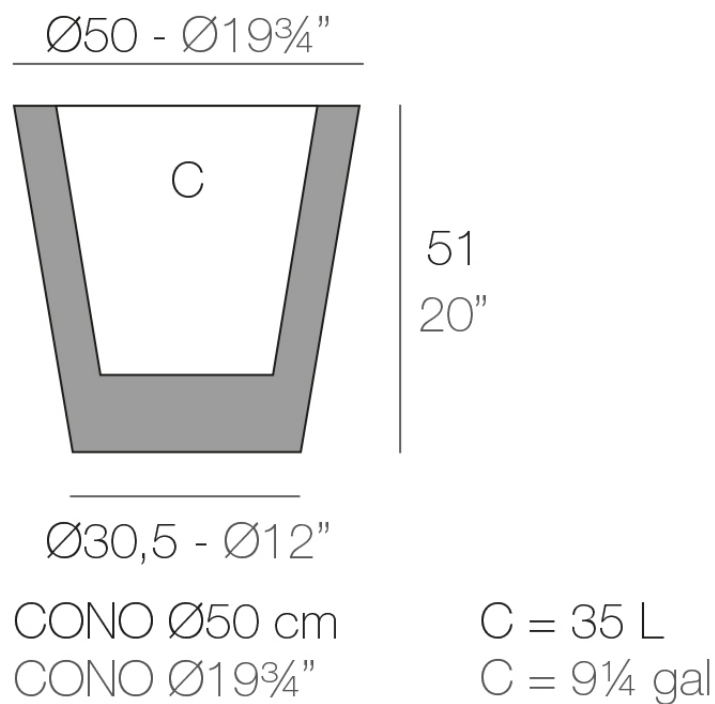

Info

Description

Pot made of polyethylene resin by rotational moulding. 100% Recyclable. Item suitable for indoor and outdoor use. Available in different finishes.

Weight: 4.1 Kg

Finishes

finishes

BASIC

Ref. 40650A