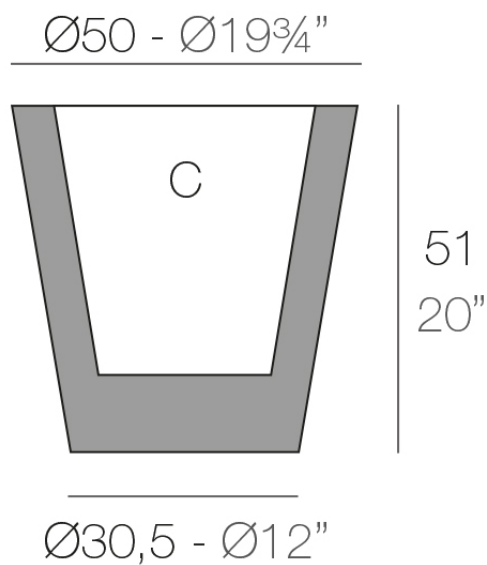

Info

Description

Pot made of polyethylene resin by rotational moulding. 100% Recyclable. Item suitable for indoor and outdoor use. Available in different finishes.

Weight: 4.1 Kg

CONO $\text{Ø}50$ cm

CONO $\text{Ø}19\frac{3}{4}"$

C = 35 L

C = $9\frac{1}{4}$ gal

Finishes

finishes

BASIC

Ref. 40650A

white 2001

ecru 2003