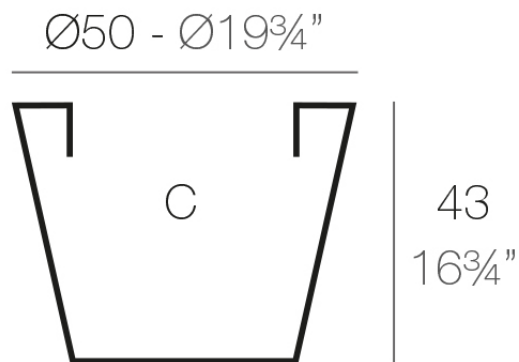

Info

Description

Pot made of polyethylene resin by rotational moulding. 100% Recyclable. Item suitable for indoor and outdoor use. Available in different finishes.

Weight: 1.45 Kg

$\text{Ø}33,5 - \text{Ø}13\frac{1}{4}"$

CONO $\text{Ø}50$ cm

CONO $\text{Ø}19\frac{3}{4}"$

C = 60 L

C = $15\frac{3}{4}$ gal

Finishes

finishes

SIMPLE

Ref. 40650