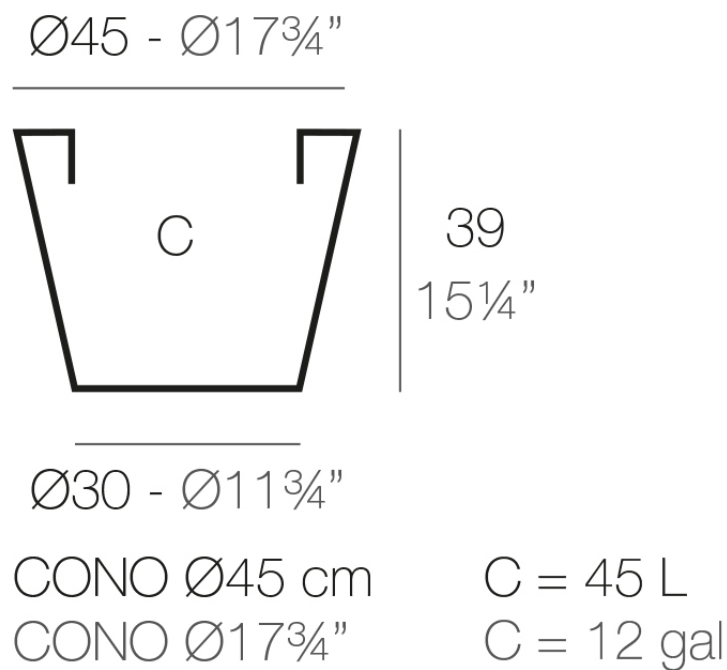

Info

Description

Pot made of polyethylene resin by rotational moulding. 100% Recyclable. Item suitable for indoor and outdoor use. Available in different finishes.

Weight: 0.53 Kg

Finishes

finishes

SIMPLE

Ref. 40645