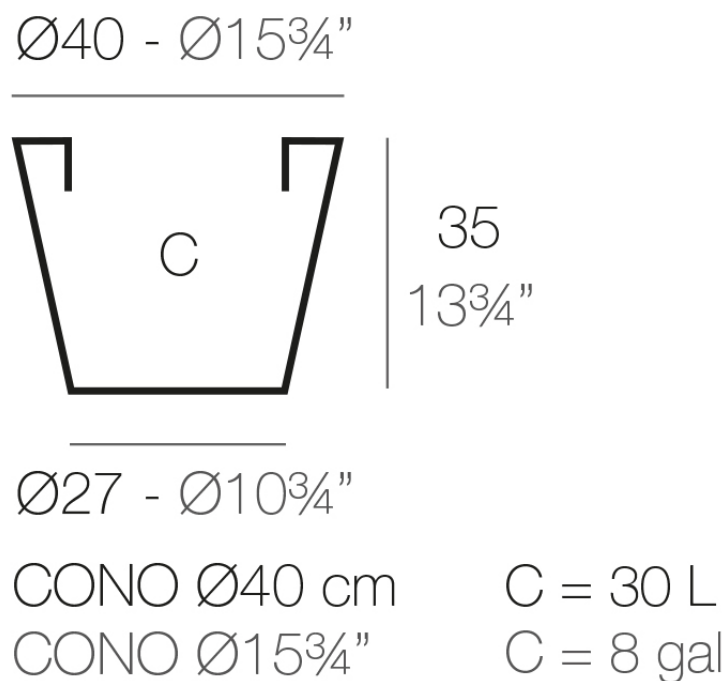

Info

Description

Pot made of polyethylene resin by rotational moulding. 100% Recyclable. Item suitable for indoor and outdoor use. Available in different finishes.

Weight: 0.4 Kg

Finishes

finishes

SIMPLE

Ref. 40640