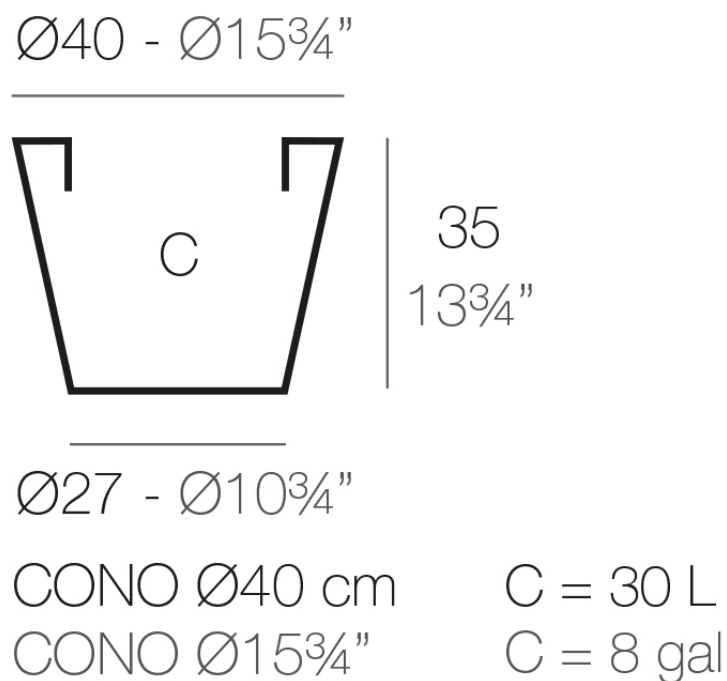

Info

Description

Pot made of polyethylene resin by rotational moulding. 100% Recyclable. Item suitable for indoor and outdoor use. Available in different finishes.

Weight: 0.4 Kg

Finishes

finishes

SIMPLE

Ref. 40640