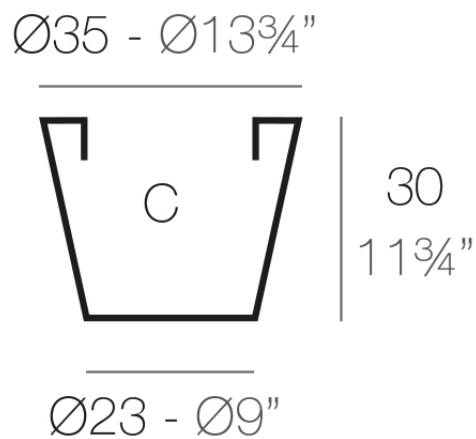

Info

Description

Pot made of polyethylene resin by rotational moulding. 100% Recyclable. Item suitable for indoor and outdoor use. Available in different finishes.

Weight: 0.28 Kg

CONO Ø35 cm

C = 20 L

CONO Ø13 $\frac{3}{4}"$

C = 5 $\frac{1}{4}$ gal

Finishes

finishes

SIMPLE

Ref. 40635

orange

ice

notte blue