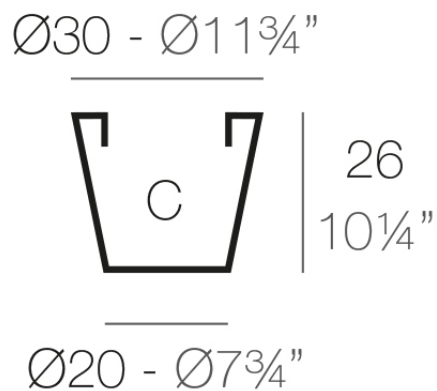

Info

Description

Pot made of polyethylene resin by rotational moulding. 100% Recyclable. Item suitable for indoor and outdoor use. Available in different finishes.

Weight: 0.16 Kg

CONO Ø30 cm

C = 12 L

CONO Ø11 $\frac{3}{4}"$

C = 3 $\frac{1}{4}$ gal

Finishes

finishes

SIMPLE

Ref. 40630

white 2001

ecru 2003

tortora 2004