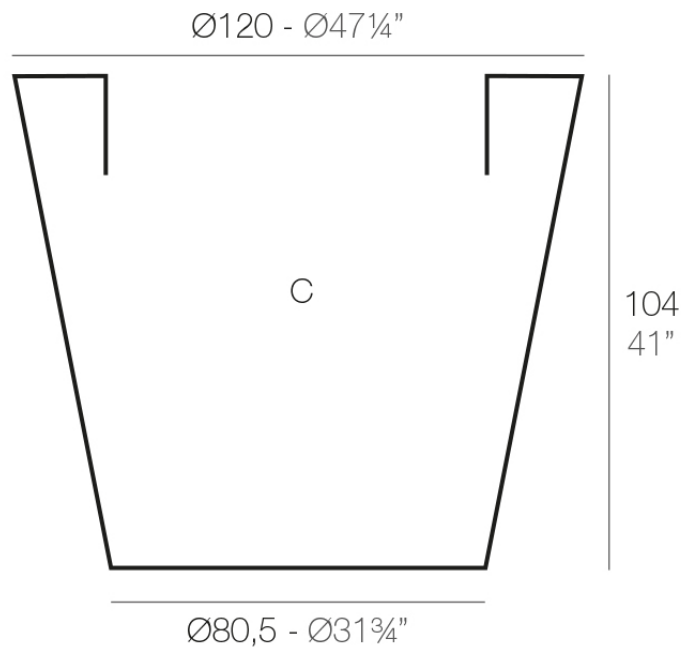

Info

Description

Pot made of polyethylene resin by rotational moulding. 100% Recyclable. Item suitable for indoor and outdoor use. Available in different finishes.

Weight: 25 Kg

CONO $\text{Ø}120$ cm

C = 820 L

CONO $\text{Ø}47\frac{1}{4}"$

C = 216 $\frac{3}{4}$ gal

Finishes

finishes

SIMPLE

Ref. 40612

white 2001

ecru 2003