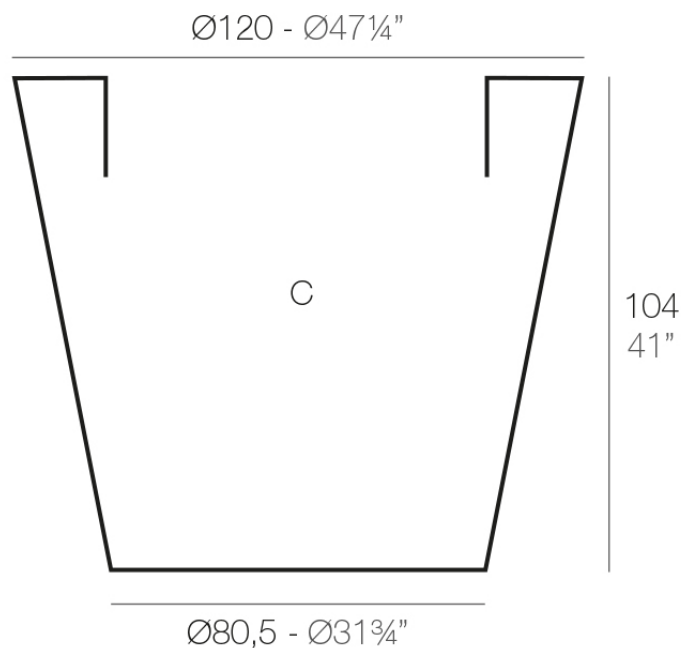

Info

Description

Pot made of polyethylene resin by rotational moulding. 100% Recyclable. Item suitable for indoor and outdoor use. Available in different finishes.

Weight: 25 Kg

CONO $\text{Ø}120$ cm

C = 820 L

CONO $\text{Ø}47\frac{1}{4}"$

C = 216 $\frac{3}{4}$ gal

Finishes

finishes

SIMPLE

Ref. 40612

crema

purjai red