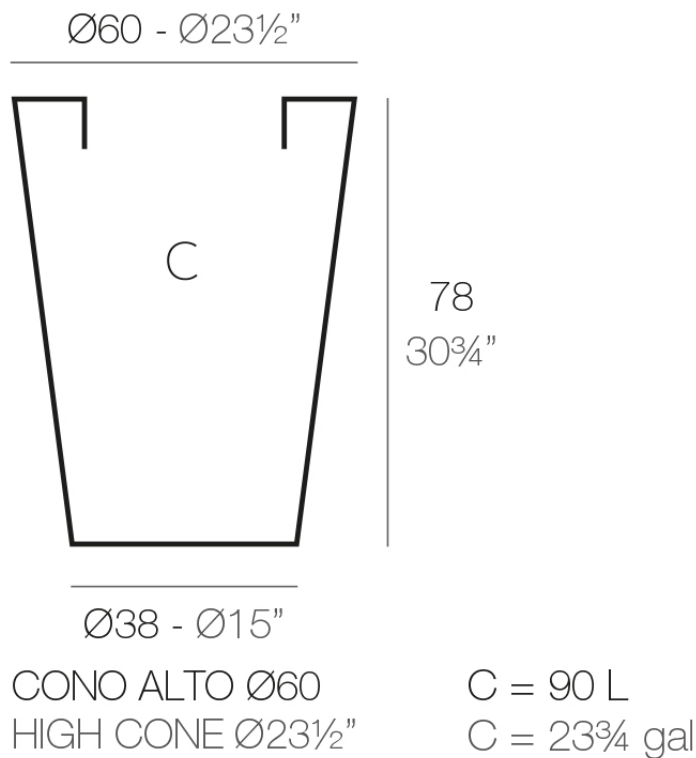

Info

Description

Pot made of polyethylene resin by rotational moulding. 100% Recyclable. Item suitable for indoor and outdoor use. Available in different finishes.

Weight: 3.1 Kg

Finishes

finishes

SIMPLE
Ref. 40560