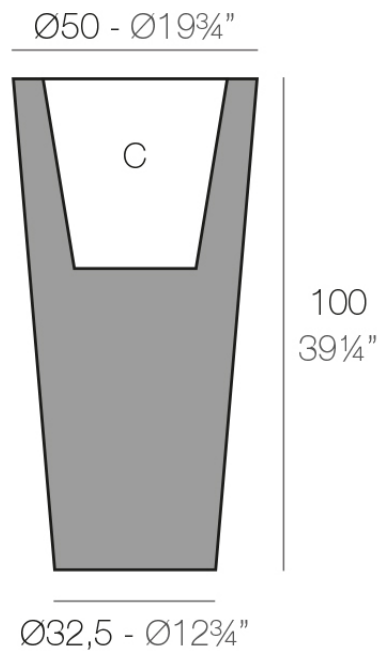

### Description

Pot made of polyethylene resin by rotational moulding. 100% Recyclable. Item suitable for indoor and outdoor use. Available in different finishes.

Weight: 9 Kg

CONO ALTO Ø50 cm  
HIGH CONE Ø19¾"