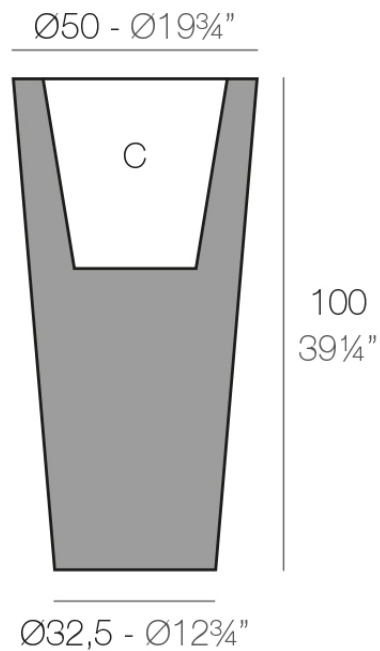

Info

Description

Pot made of polyethylene resin by rotational moulding. 100% Recyclable. Item suitable for indoor and outdoor use. Available in different finishes.

Weight: 9 Kg

CONO ALTO Ø50 cm
HIGH CONE Ø19¾"