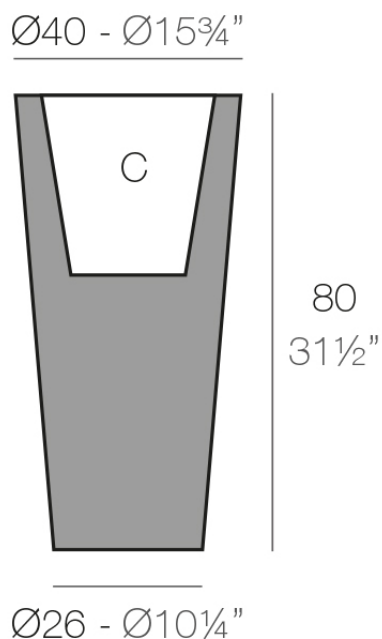

Info

Description

Pot made of polyethylene resin by rotational moulding. 100% Recyclable. Item suitable for indoor and outdoor use. Available in different finishes.

Weight: 6.5 Kg

CONO ALTO $\text{Ø}40$ cm
HIGH CONE $\text{Ø}15\frac{3}{4}"$

C = 16 L
C = $4\frac{1}{4}$ gal

Finishes

finishes

BASIC

Ref. 40540A

white 2001

ecru 2003

tortora 2004