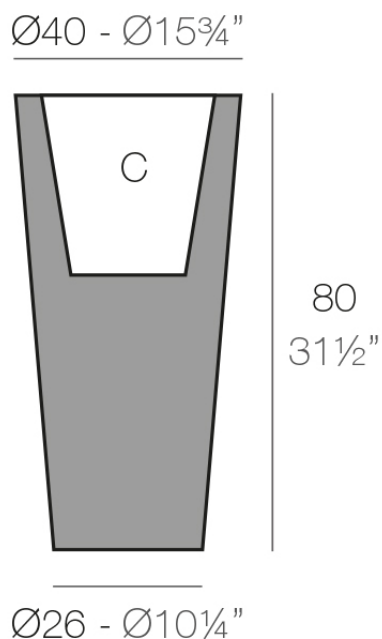

Info

Description

Pot made of polyethylene resin by rotational moulding. 100% Recyclable. Item suitable for indoor and outdoor use. Available in different finishes.

Weight: 6.5 Kg

CONO ALTO Ø40 cm
HIGH CONE Ø15¾"

C = 16 L
C = 4¼ gal

Finishes

finishes

BASIC

Ref. 40540A

white 2001

ecru 2003

tortora 2004