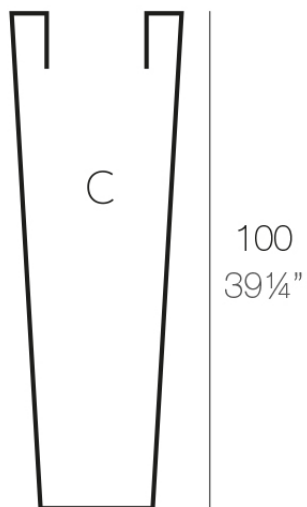

Info

Description

Pot made of polyethylene resin by rotational moulding. 100% Recyclable. Item suitable for indoor and outdoor use. Available in different finishes.

Weight: 5 Kg

High Cone 100
Cono Alto 100

$\overline{\text{Ø35 - Ø13}\frac{3}{4}\text{''}}$

$\overline{\text{Ø23 - Ø9''}}$

CONO ALTO Ø35

HIGH CONE Ø13 $\frac{3}{4}$ ''

C = 150 L

C = 39 $\frac{3}{4}$ gal

Finishes

finishes