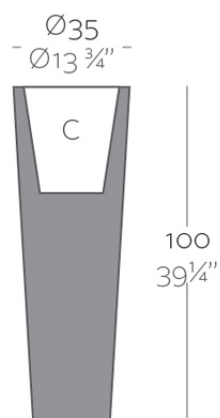

Info

Description

Pot made of polyethylene resin by rotational moulding. 100% Recyclable. Item suitable for indoor and outdoor use. Available in different finishes.

Weight: 5 Kg

High Cone 100
Cono Alto 100

$\overline{\text{Ø}35 - \text{Ø}13\frac{3}{4}"}$

100
 $39\frac{1}{4}"$

$\overline{\text{Ø}23 - \text{Ø}9}"$

CONO ALTO Ø35
HIGH CONE Ø13¾"

C = 150 L
C = 39¾ gal

Finishes

finishes

SIMPLE
Ref. 40535