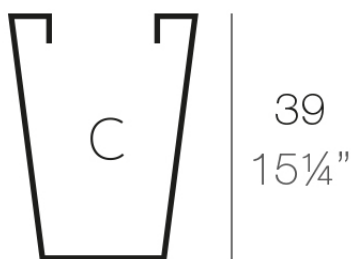

### Description

Pot made of polyethylene resin by rotational moulding. 100% Recyclable. Item suitable for indoor and outdoor use. Available in different finishes.

Weight: 0.6 Kg

Ø30 - Ø11 $\frac{3}{4}$ "

Ø19 - Ø7 $\frac{1}{2}$ "

CONO ALTO Ø30  
HIGH CONE Ø11 $\frac{3}{4}$ "

C = 20 L  
C = 5 $\frac{1}{4}$  gal