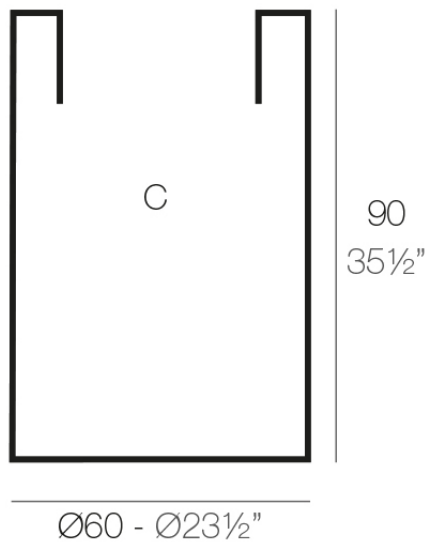

Info

Description

Pot made of polyethylene resin by rotational moulding. 100% Recyclable. Item suitable for indoor and outdoor use. Available in different finishes.

Weight: 8.5 Kg

CILINDRO ALTO Ø60 x 90cm
HIGH CYLINDER Ø23½" x 35½"

C = 255 L (90 cm)
C = 67¼ gal (90 cm)

Finishes

finishes

SIMPLE
Ref. 40460

ice

notte blue

crema

green