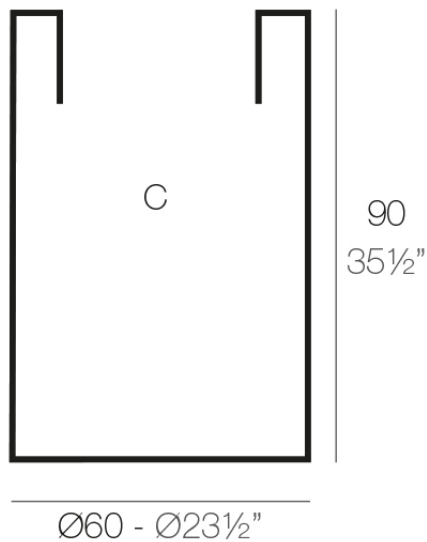

Info

Description

Pot made of polyethylene resin by rotational moulding. 100% Recyclable. Item suitable for indoor and outdoor use. Available in different finishes.

Weight: 8.5 Kg

CILINDRO ALTO Ø60 x 90cm
HIGH CYLINDER Ø23½" x 35½"

C = 255 L (90 cm)
C = 67¼ gal (90 cm)

Finishes

finishes

SIMPLE

Ref. 40460

white 2001

ecru 2003

tortora 2004