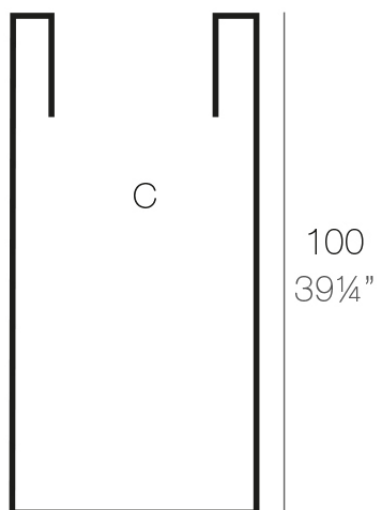

Info

Description

Pot made of polyethylene resin by rotational moulding. 100% Recyclable. Item suitable for indoor and outdoor use. Available in different finishes.

Weight: 8.5 Kg

Ø50 - Ø19³/₄"

CILINDRO ALTO Ø50 x 100cm
HIGH CYLINDER Ø19³/₄" x 39¹/₄"

C = 195 L
C = 51¹/₂ gal

Finishes

finishes

SIMPLE
Ref. 40451

white 2001

ecru 2003

tortora 2004

cream 2017