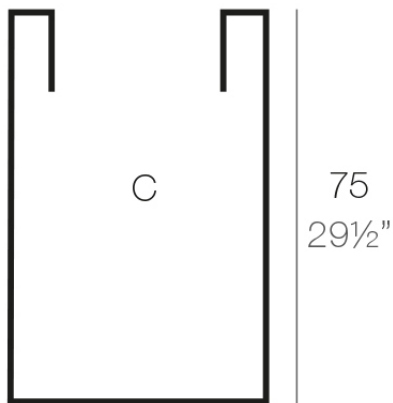

Info

Description

Pot made of polyethylene resin by rotational moulding. 100% Recyclable. Item suitable for indoor and outdoor use. Available in different finishes.

Weight: 5.5 Kg

Ø50 - Ø19³/₄"

CILINDRO ALTO Ø50 x 75cm
HIGH CYLINDER Ø19³/₄" x 29¹/₂"

C = 150 L 75 cm
C = 39³/₄ gal 29"

Finishes

finishes

SIMPLE

Ref. 40450

white 2001

ecru 2003

tortora 2004