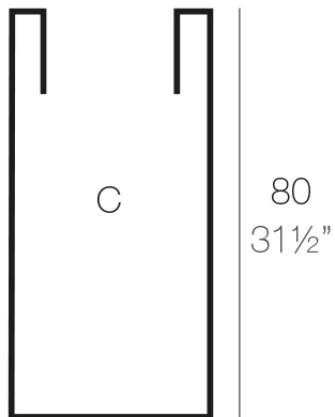

Info

Description

Pot made of polyethylene resin by rotational moulding. 100% Recyclable. Item suitable for indoor and outdoor use. Available in different finishes.

Weight: 6.5 Kg

Ø40 - Ø15¾"

CILINDRO ALTO Ø40 x 80cm C = 100 L 50 cm
HIGH CYLINDER Ø15¾" x 31½" C = 26½ gal 100 cm