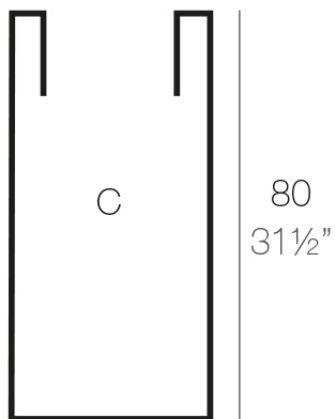

### Description

Pot made of polyethylene resin by rotational moulding. 100% Recyclable. Item suitable for indoor and outdoor use. Available in different finishes.

Weight: 6.5 Kg

Ø40 - Ø15¾"

CILINDRO ALTO Ø40 x 80cm      C = 100 L 50 cm  
HIGH CYLINDER Ø15¾" x 31½"    C = 26½ gal 100 cm