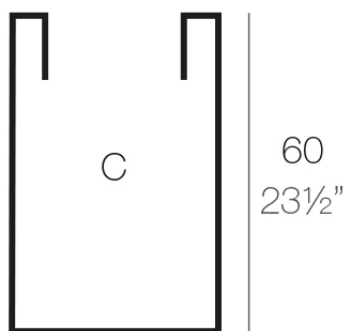

Info

Description

Pot made of polyethylene resin by rotational moulding. 100% Recyclable. Item suitable for indoor and outdoor use. Available in different finishes.

Weight: 3.3 Kg

Ø40 - Ø15³/₄"

CILINDRO ALTO Ø40 x 60cm C = 75 L 60 qt
HIGH CYLINDER Ø15³/₄" x 23¹/₂" C = 19³/₄ gal 15 qt