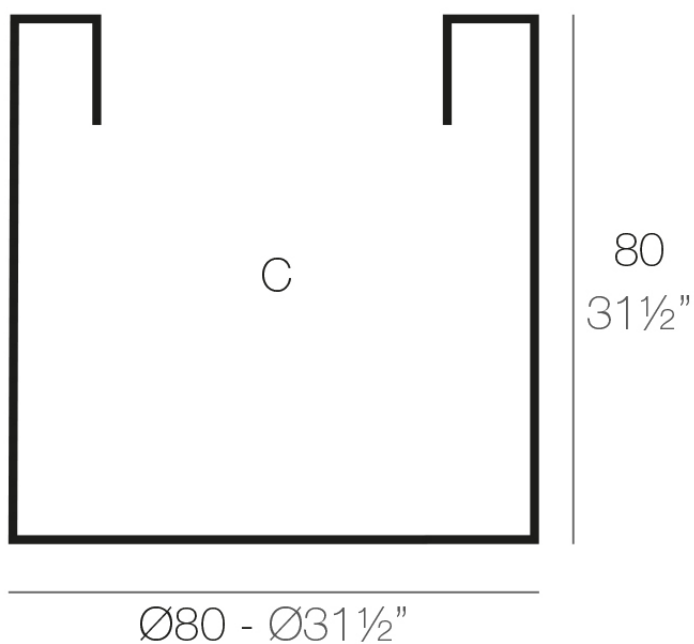

Info

Description

Pot made of polyethylene resin by rotational moulding. 100% Recyclable. Item suitable for indoor and outdoor use. Available in different finishes.

Weight: 14 Kg

CILINDRO Ø80

C = 400 L (105 gal)

CYLINDER Ø31 1/2"

C = 105 gal (117 L)

Finishes

finishes

SIMPLE

Ref. 40380

white 2001

ecru 2003