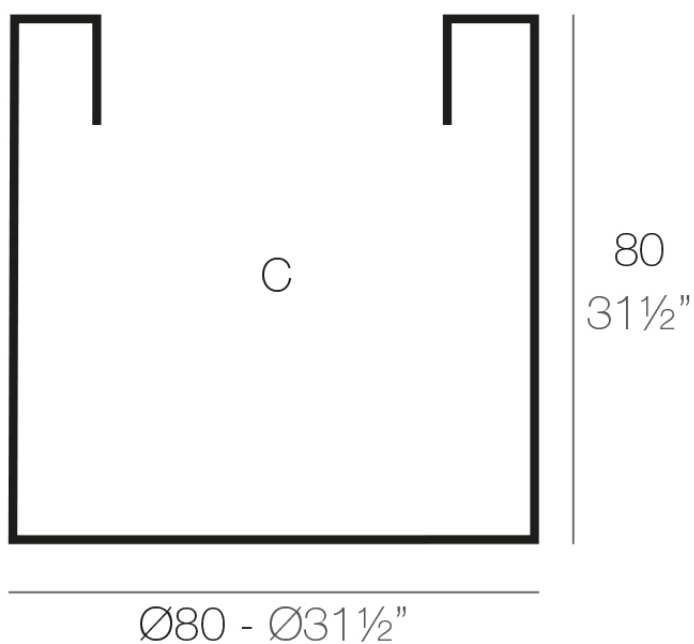

Info

Description

Pot made of polyethylene resin by rotational moulding. 100% Recyclable. Item suitable for indoor and outdoor use. Available in different finishes.

Weight: 14 Kg

CILINDRO Ø80

C = 400 L (105 gal)

CYLINDER Ø31 1/2"

C = 105 gal (140 L)

Finishes

finishes

SIMPLE

Ref. 40380

notte blue

crema